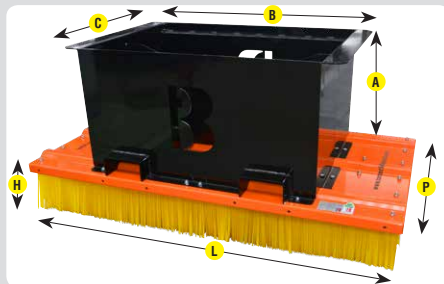

Mod. PLUS

COD.	L mm	P mm	H mm	I mm	A mm	B mm	C mm
SC200AEPR	1900	1000	300	910	605	1150	850
SC250AEPR	2400	1000	300	910	605	1150	850
SC300AEPR	2900	1000	300	910	605	1150	850